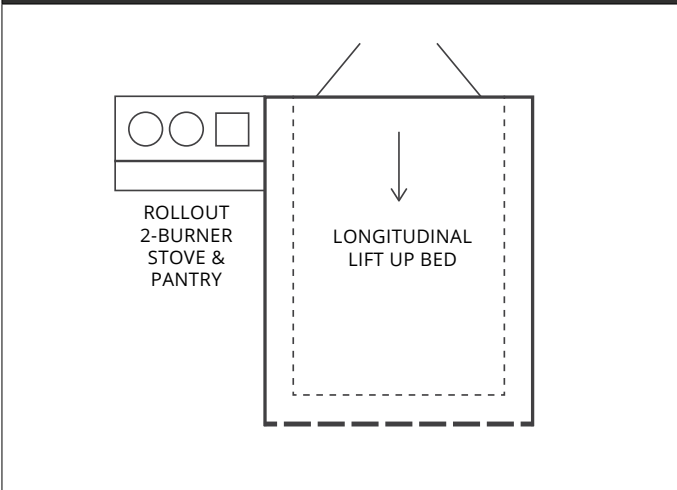

| WEEKENDER SPECS |

BODY SPECS

Body Length	2.20M
Body Width	1.70M
Towing Height	1.30M
Towing Length	3.95M
Open Length (including drawbar)	6.18M
Tare	566kg
Ball Weight	64kg
ATM	900kg
Colour	White

BRAKES & WHEELS

15" Silver Steel Wheels with Goodyear Cargo Tyres	Standard
AL-KO 40mm Square Axle with Over-ride Disc Brakes	Standard
Rear Wind Up Spare Wheel	Standard

CANVAS

100% Australian Made Tent Using Wax Converters Dynaproof Canvas	Grey
Extended Deluxe Awning	Standard
Sewn in Canvas Window Flaps & Midge Proof Fly Screen	Standard

DRAWBAR

4kg Gas Bottle & Holder	Standard
AL-KO 150mm Jockey Wheel with Single Clamp	Standard
AL-KO 50mm Ball Hitch	Standard
Silent Winch	Standard
75 x 50 x 2.5mm Drawbar	Standard
Safety Chain Keeper	Standard

FLOOR PLAN